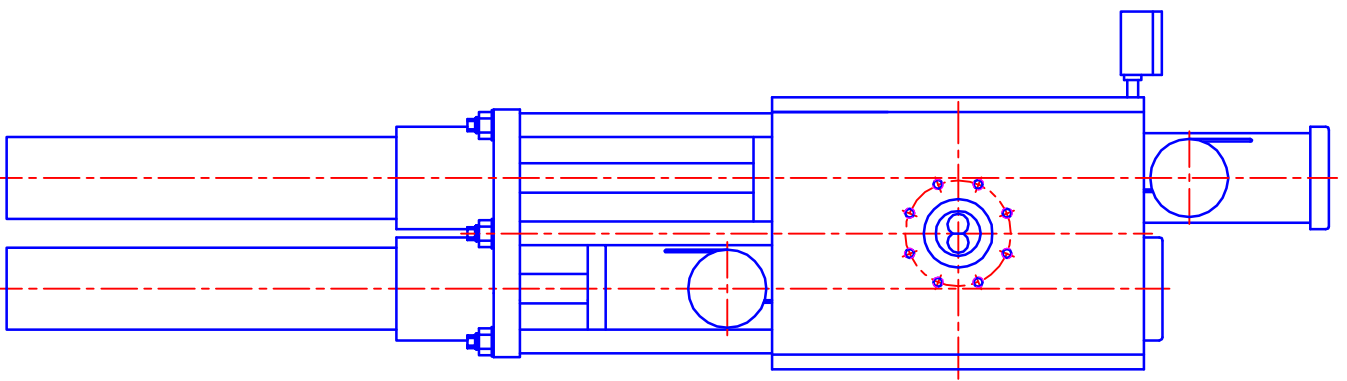

INLET VIEW
GUARDS REMOVED FOR CLARITY

HORIZONTAL ORIENTATION (AS SHOWN ABOVE)
SCREEN CHANGING ON LEFT SIDE

INLET VIEW
GUARDS REMOVED FOR CLARITY

HORIZONTAL ORIENTATION
SCREEN CHANGING ON RIGHT SIDE

VIEWS ARE IN THE EXTRUSION DIRECTION
LOOKING AT THE INLET SIDE.

- NOTES:
1. VIEW IN EXTRUSION DIRECTION.
 2. PLEASE CHOOSE DESIRED ORIENTATION.

LET A	REVISION RELEASED	DATE 11/04/14		POLYMER SYSTEMS, INC 1720 TATE BOULEVARD HICKORY, NC 28602	
				TITLE SCREEN CHANGER BACKFLUSH ORIENTATIONS	
			SCALE	NTS	
			DRAWN	JDB	DATE 11/04/14
			CHECKED	JAB	DATE 11/04/14
			APPROVED	JAB	DATE 11/04/14
			SH. NO.		CONT. ON SH.