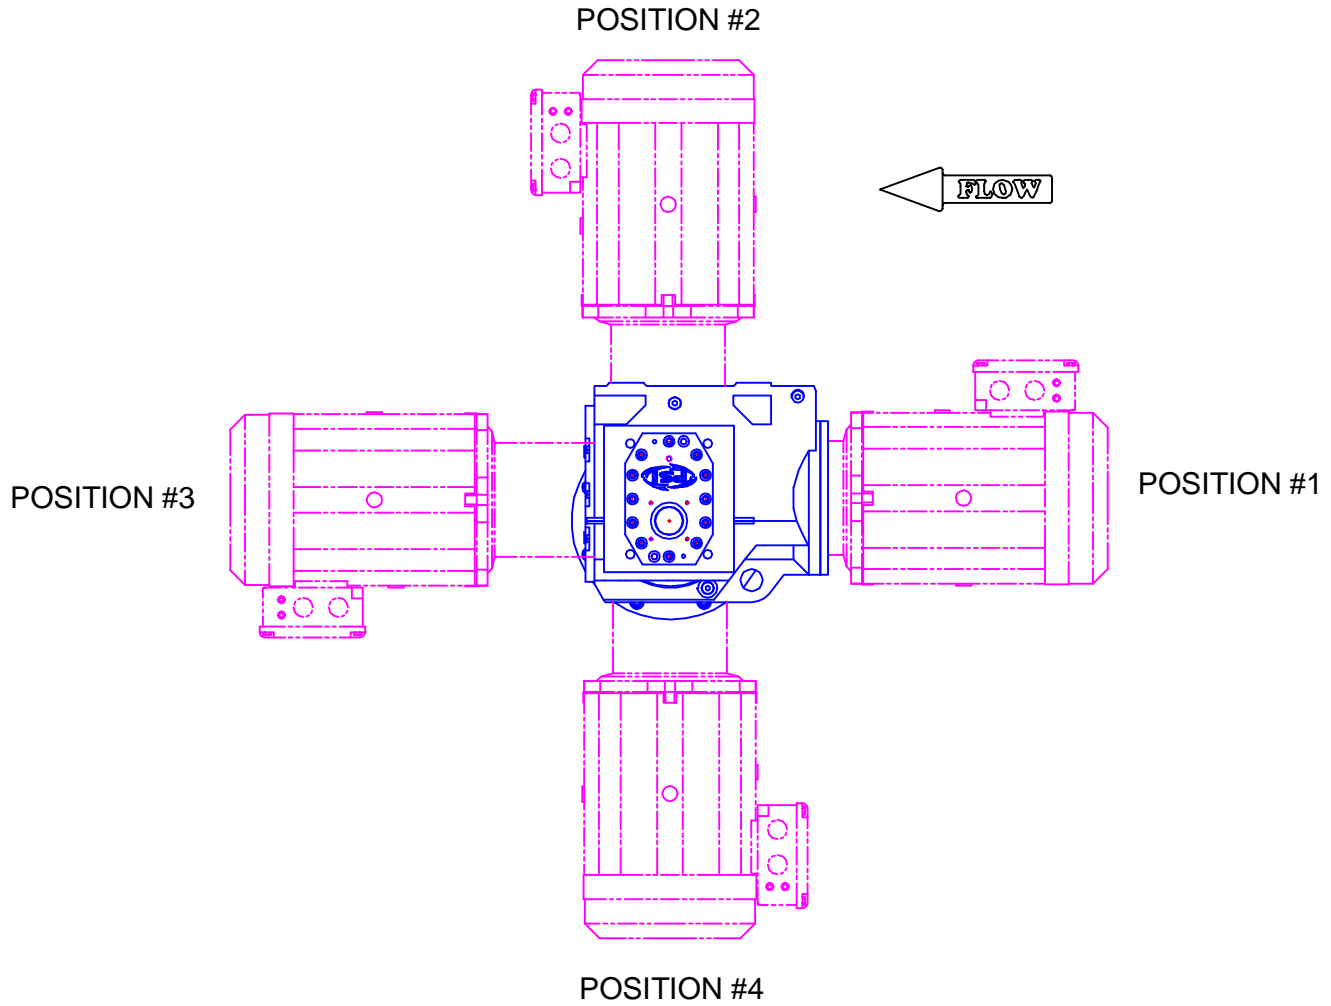

# SHAFT UP GEAR PUMP/DRIVE INSTALLATION POSITIONS

VIEWS ARE LOOKING DOWN  
FROM THE TOP

**NOTE:**

1. VIEW FROM TOP LOOKING DOWN
2. PLEASE CHOOSE DESIRED ORIENTATION

	<b>POLYMER SYSTEMS, INC</b> 1703 PINEVIEW STREET, SE CONOVER, NC 28613		
TITLE		EGP/DRIVE, SHAFT UP ORIENTATION POSITIONS	
SCALE	N/A		
DRAWN	JDB	DATE	11/04/14
CHECKED	JAB	DATE	11/04/14
APPROVED	JAB	DATE	11/04/14
DWG. NO.		EG-SHAFTUP-POS(A)	
SH. NO.		CONT. ON SH.	